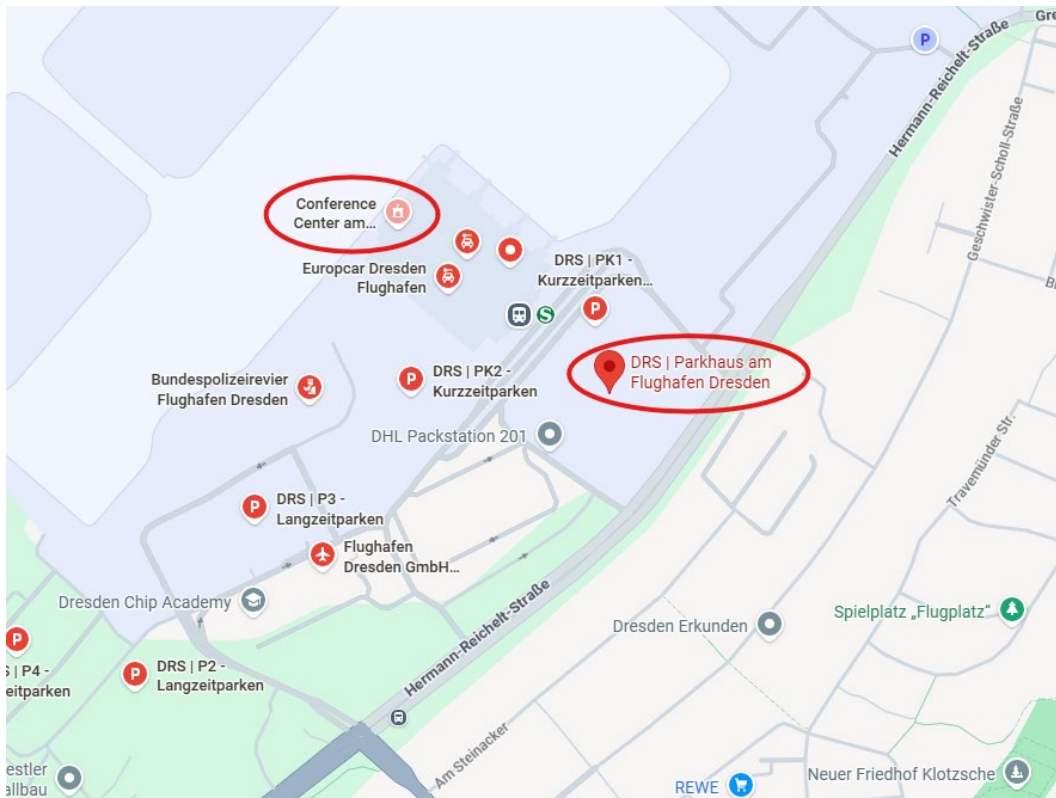

## Parking & Location

The European CMP & WET User Group Meeting in Fall 2026, October 29 - 30 will take place in the Conference Center at Dresden Airport:

**Flughafen Dresden GmbH**  
**Flughafenstraße**  
**01109 Dresden**

When coming by car, you can park your car at the parking lot from Dresden airport. Access is via Hermann-Reichelt-Straße. The parking ticket costs €7 per day.

When coming by public transport, you can take tram line 77 to "Weixdorf" from Halle Central Station to the "Dresden Flughafen" stop. Or you can take tram line 80 to "Omsewitz" from Halle Central Station to the "Dresden Flughafen" stop. Or you can take tram S2 to "Dresden Flughafen" from Halle Central Station to the "Dresden Flughafen" stop.

You can find the timetables at: <https://havag.com/fahrinfo/fahrplaene/linien-und-aushangfahrplan>