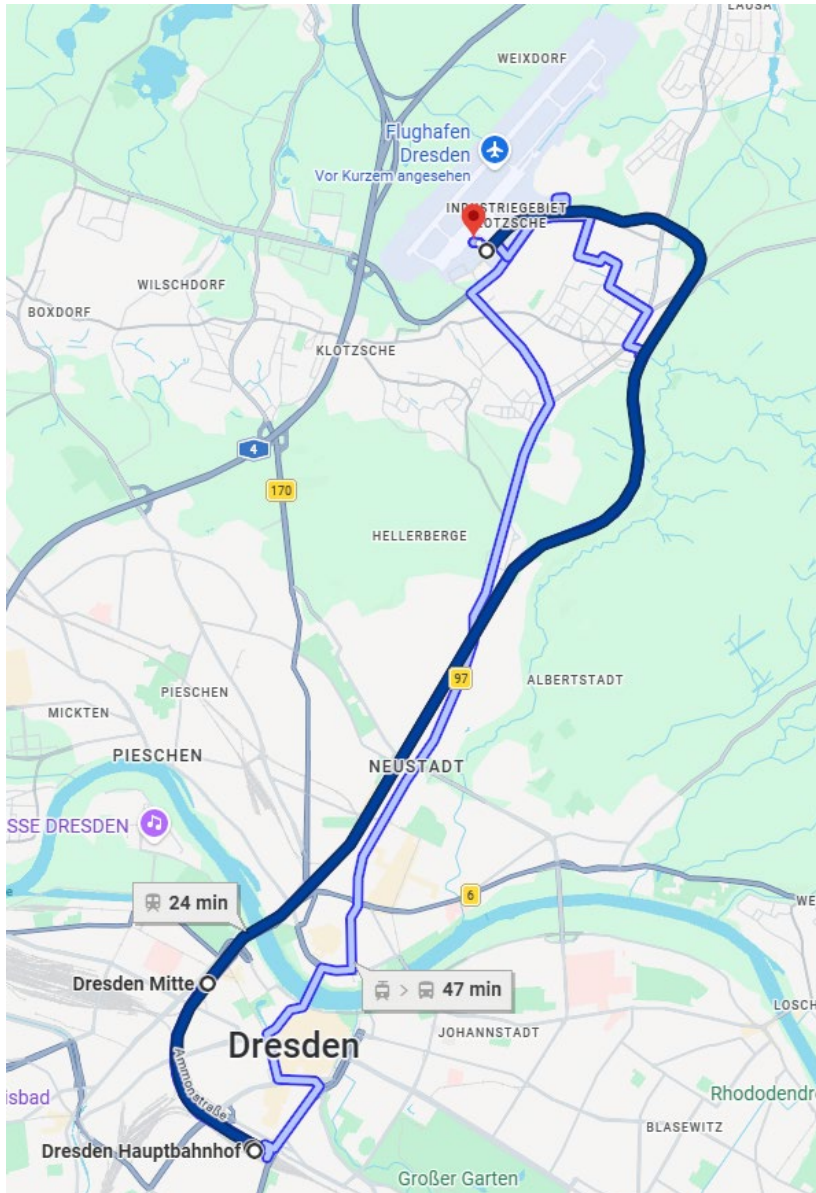

## Parking & Location

The European CMP & WET User Group Meeting in Fall 2026, October 29 - 30 will take place in the Conference Center at Dresden Airport:

**Flughafen Dresden GmbH**  
**Flughafenstraße**  
**01109 Dresden**

When coming by car, you can park your car at the parking lot from Dresden airport. Access is via Hermann-Reichelt-Straße. The parking ticket costs €7 per day.

When coming by public transport, you can take tram line 77 to "Weixdorf" from Halle Central Station to the "Dresden Flughafen" stop. Or you can take tram line 80 to "Omsewitz" from Halle Central Station to the "Dresden Flughafen" stop. Or you can take tram S2 to "Dresden Flughafen" from Halle Central Station to the "Dresden Flughafen" stop.

You can find the timetables at: <https://havag.com/fahrinfo/fahrplaene/linien-und-aushangfahrplan>

## **Dinner Location**

The dinner will take place on October 29, 2026 @7pm at the same place